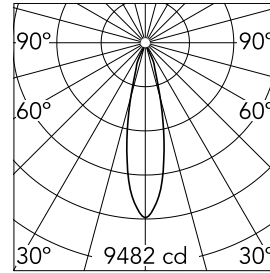

UT Spot Ceiling Ø 86 Dali Version

■ 09.4864.30ADA - White

Spotlight to be installed on ceiling with LED light source. 220-240V, 50-60Hz remote power supply included.

Main specifications

Number of heads	1	CRI	90
Lamp category	LED	Net lumen (lm)	2089
Power (W)	32.8W	Mountings	Ceiling surface
System power (W)	32.8	Environment	Indoor dry location
CCT (K)	3000K		

Optical

Lighting type	Direct
LED type	LED array
Light distribution	Symmetric
Optical type	Medium
Beam angle (°)	24
Beam angle C90-270 (°)	24

Beam Angle: 24°		
h(m)	E(lx)	D(m)
1	9482	0.43
2	2370	0.86
3	1054	1.28
4	593	1.71
5	379	2.14

Physical

Color	White	Spot diameter (mm)	86
Orientation	Adjustable		
Weight (kg)	1.18		
Tilt (°)	90		
Rotation (°)	360		

UT Spot Ceiling Ø 86 Dali Version

Flood lens
08.8175.68

Holding ring
08.8410.00

Elliptical lens
08.8163.68