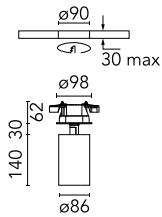

UT Spot Ceiling Ø 86 Dali Version

■ 09.4864.30ADA - White

Spotlight to be installed on ceiling with LED light source. 220-240V, 50-60Hz remote power supply included.

Main specifications

Number of heads	1	CRI	90
Lamp category	LED	Net lumen (lm)	2089
Power (W)	32.8W	Mountings	Ceiling surface
System power (W)	32.8	Environment	Indoor dry location
CCT (K)	3000K		

Optical

Lighting type	Direct
LED type	LED array
Light distribution	Symmetric
Optical type	Medium
Beam angle (°)	24
Beam angle C90-270 (°)	24

Beam Angle: 24°		
h(m)	E(lx)	D(m)
1	9482	0.43
2	2370	0.86
3	1054	1.28
4	593	1.71
5	379	2.14

Physical

Color	White	Spot diameter (mm)	86
Orientation	Adjustable		
Weight (kg)	1.18		
Tilt (°)	90		
Rotation (°)	360		

UT Spot Ceiling Ø 86 Dali Version

Flood lens
08.8175.68

Holding ring
08.8410.00

Elliptical lens
08.8163.68