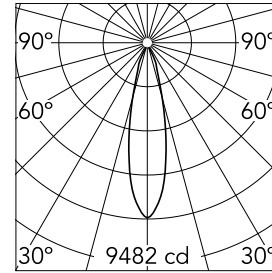

UT Spot Ceiling Ø 86 Dali Version

■ 09.4864.14ADA - Black

Spotlight to be installed on ceiling with LED light source. 220-240V, 50-60Hz remote power supply included.

Main specifications

Number of heads	1	Net lumen (lm)	2089
Lamp category	LED	Mountings	Ceiling surface
Power (W)	32.8W	Environment	Indoor dry location
CCT (K)	3000K		
CRI	90		

Optical

Lighting type	Direct
LED type	LED array
Light distribution	Symmetric
Optical type	Medium
Beam angle (°)	24
Beam angle C90-270 (°)	24

Beam Angle: 24°		
h(m)	E(lx)	D(m)
1	9482	0.43
2	2370	0.86
3	1054	1.28
4	593	1.71
5	379	2.14