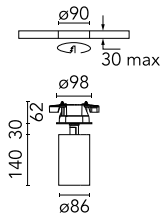

UT Spot Ceiling Ø 86 Dali Version

■ 09.4864.14ADA - Black

Spotlight to be installed on ceiling with LED light source. 220-240V, 50-60Hz remote power supply included.

Main specifications

Number of heads	1	Net lumen (lm)	2089
Lamp category	LED	Mountings	Ceiling surface
Power (W)	32.8W	Environment	Indoor dry location
CCT (K)	3000K		
CRI	90		

Optical

Lighting type	Direct
LED type	LED array
Light distribution	Symmetric
Optical type	Medium
Beam angle (°)	24
Beam angle C90-270 (°)	24

Beam Angle: 24°		
h(m)	E(lx)	D(m)
1	9482	0.43
2	2370	0.86
3	1054	1.28
4	593	1.71
5	379	2.14

Luminous flux luminaire
2089 lm

Electrical

Frequency (Hz)	50/60	Emergency	Without
Voltage (V)	220.00	Insulation class	II
Dimmable	Yes		
Driver	Remote included		
Driver type	Dimmable DALI		
	1		

Physical

Color	Black
Orientation	Adjustable
Weight (kg)	1.66
Tilt (°)	90
Rotation (°)	360