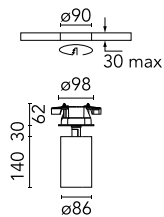

## UT Spot Ceiling Ø 86 Dali Version

09.4863.30ADA - White

Spotlight to be installed on ceiling with LED light source. 220-240V, 50-60Hz remote power supply included.

### Main specifications

<b>Number of heads</b>	1	<b>Net lumen (lm)</b>	2190
<b>Lamp category</b>	LED	<b>Mountings</b>	Ceiling surface
<b>Power (W)</b>	32.8W	<b>Environment</b>	Indoor
<b>CCT (K)</b>	3000K		
<b>CRI</b>	90		

### Optical

<b>Lighting type</b>	Direct
<b>LED type</b>	LED array
<b>Light distribution</b>	Symmetric
<b>Optical type</b>	Spot
<b>Beam angle (°)</b>	12
<b>Beam angle C90-270 (°)</b>	12

<b>Beam Angle:</b>	12°		
	<b>h(m)</b>	<b>E(lx)</b>	<b>D(m)</b>
	1	28219	0.21
	2	7055	0.41
	3	3135	0.62
	4	1764	0.82
	5	1129	1.03

### Physical

<b>Color</b>	White
<b>Orientation</b>	Adjustable
<b>Weight (kg)</b>	1.66
<b>Tilt (°)</b>	90
<b>Rotation (°)</b>	360