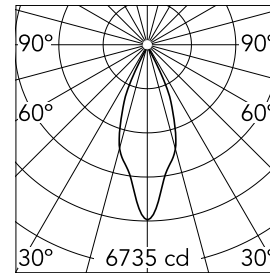

UT Spot Ceiling Ø 86 Dali Version

09.4862.30ADA - White

Spotlight to be installed on ceiling with LED light source. 220-240V, 50-60Hz remote power supply included.

Main specifications

Number of heads	1	Net lumen (lm)	2408
Lamp category	LED	Mountings	Ceiling surface
Power (W)	32.8W	Environment	Indoor dry location
CCT (K)	3000K		
CRI	80		

Optical

Lighting type	Direct
LED type	LED array
Light distribution	Symmetric
Optical type	Flood
Beam angle (°)	37
Beam angle C90-270 (°)	37

Beam Angle:	37°		
	h(m)	E(lx)	D(m)
1	6735	0.67	
2	1684	1.34	
3	748	2.01	
4	421	2.69	
5	269	3.36	