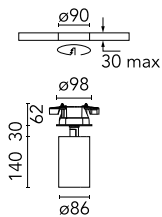

UT Spot Ceiling Ø 86 Dali Version

09.4862.30ADA - White

Spotlight to be installed on ceiling with LED light source. 220-240V, 50-60Hz remote power supply included.

Main specifications

Number of heads	1	Net lumen (lm)	2408
Lamp category	LED	Mountings	Ceiling surface
Power (W)	32.8W	Environment	Indoor dry location
CCT (K)	3000K		
CRI	80		

Optical

Lighting type	Direct
LED type	LED array
Light distribution	Symmetric
Optical type	Flood
Beam angle (°)	37
Beam angle C90-270 (°)	37

Beam Angle:	37°		
	h(m)	E(lx)	D(m)
1	6735	0.67	
2	1684	1.34	
3	748	2.01	
4	421	2.69	
5	269	3.36	