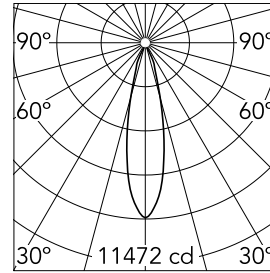

UT Spot Ceiling Ø 86 Dali Version

■ 09.4861.14ADA - Black

Spotlight to be installed on ceiling with LED light source. 220-240V, 50-60Hz remote power supply included.

Main specifications

Number of heads	1	Net lumen (lm)	2528
Lamp category	LED	Mountings	Ceiling surface
Power (W)	32.8W	Environment	Indoor dry location
CCT (K)	3000K		
CRI	80		

Optical

Lighting type	Direct
LED type	LED array
Light distribution	Symmetric
Optical type	Medium
Beam angle (°)	24
Beam angle C90-270 (°)	24

Beam Angle:	24°		
	h(m)	E(lx)	D(m)
1	11472	0.43	
2	2868	0.86	
3	1275	1.28	
4	717	1.71	
5	459	2.14	