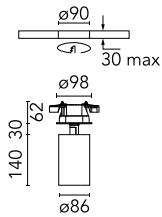

UT Spot Ceiling Ø 86 Dali Version

■ 09.4861.14ADA - Black

Spotlight to be installed on ceiling with LED light source. 220-240V, 50-60Hz remote power supply included.

Main specifications

Number of heads	1	Net lumen (lm)	2528
Lamp category	LED	Mountings	Ceiling surface
Power (W)	32.8W	Environment	Indoor dry location
CCT (K)	3000K		
CRI	80		

Optical

Lighting type	Direct
LED type	LED array
Light distribution	Symmetric
Optical type	Medium
Beam angle (°)	24
Beam angle C90-270 (°)	24

Beam Angle:	24°		
	h(m)	E(lx)	D(m)
1	11472	0.43	
2	2868	0.86	
3	1275	1.28	
4	717	1.71	
5	459	2.14	