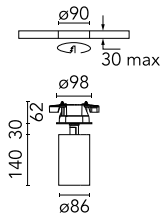

UT Spot Ceiling Ø 86 Dali Version

■ 09.4860.14ADA - Black

Spotlight to be installed on ceiling with LED light source. 220-240V, 50-60Hz remote power supply included.

Main specifications

Number of heads	1	Net lumen (lm)	2650
Lamp category	LED	Mountings	Ceiling surface
Power (W)	32.8W	Environment	Indoor dry location
CCT (K)	3000K		
CRI	80		

Optical

Lighting type	Direct
LED type	LED array
Light distribution	Symmetric
Optical type	Spot
Beam angle (°)	12
Beam angle C90-270 (°)	12

Beam Angle: 12°

	h(m)	E(lx)	D(m)
1	34142	0.21	
2	8535	0.41	
3	3794	0.62	
4	2134	0.82	
5	1366	1.03	