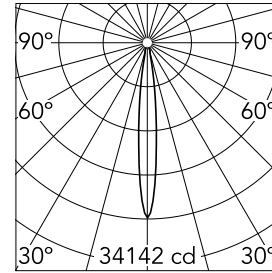

UT Spot Ceiling Ø 86 Dali Version

■ 09.4860.14ADA - Black

Spotlight to be installed on ceiling with LED light source. 220-240V, 50-60Hz remote power supply included.

Main specifications

Number of heads	1	Net lumen (lm)	2650
Lamp category	LED	Mountings	Ceiling surface
Power (W)	32.8W	Environment	Indoor dry location
CCT (K)	3000K		
CRI	80		

Optical

Lighting type	Direct
LED type	LED array
Light distribution	Symmetric
Optical type	Spot
Beam angle (°)	12
Beam angle C90-270 (°)	12

Beam Angle: 12°

	h(m)	E(lx)	D(m)
1	34142	0.21	
2	8535	0.41	
3	3794	0.62	
4	2134	0.82	
5	1366	1.03	