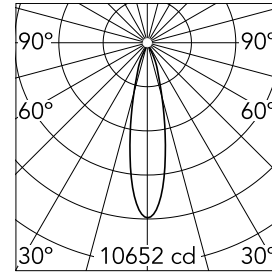

UT Spot Ceiling Ø 86 Dali Version

■ 09.4271.14ADA - Black

Spotlight to be installed on ceiling with LED light source. 220-240V, 50-60Hz remote power supply included.

Main specifications

Number of heads	1	Net lumen (lm)	2260
Lamp category	LED	Mountings	Ceiling surface
Power (W)	29.3W	Environment	Indoor dry location
CCT (K)	4000K		
CRI	80		

Optical

Lighting type	Direct
LED type	Phosphor LED
Light distribution	Symmetric
Optical type	Medium
Beam angle (°)	23
Beam angle C90-270 (°)	23

Beam Angle: 23°

h(m)	E(lx)	D(m)
1	10652	0.41
2	2663	0.81
3	1184	1.22
4	666	1.63
5	426	2.03