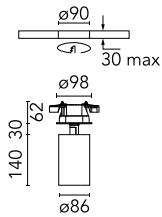

UT Spot Ceiling Ø 86 Dali Version

■ 09.4271.14ADA - Black

Spotlight to be installed on ceiling with LED light source. 220-240V, 50-60Hz remote power supply included.

Main specifications

Number of heads	1	Net lumen (lm)	2260
Lamp category	LED	Mountings	Ceiling surface
Power (W)	29.3W	Environment	Indoor dry location
CCT (K)	4000K		
CRI	80		

Optical

Lighting type	Direct
LED type	Phosphor LED
Light distribution	Symmetric
Optical type	Medium
Beam angle (°)	23
Beam angle C90-270 (°)	23

Beam Angle: 23°

h(m)	E(lx)	D(m)
1	10652	0.41
2	2663	0.81
3	1184	1.22
4	666	1.63
5	426	2.03

Luminous flux luminaire
2260 lm

Electrical

Frequency (Hz)	50/60	Insulation class	II
Dimmable	Yes		
Driver	Remote included		
Driver type	Dimmable DALI		
	1		
Emergency	Without		

Physical

Color	Black	Rotation (°)	360
Orientation	Adjustable	Spot diameter (mm)	86
Recessed depth (mm)	62		
Weight (kg)	1.36		
Tilt (°)	90		

UT Spot Ceiling Ø 86 Dali Version

Screening crosspiece
08.8411.00

Holding ring
08.8410.00