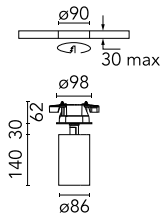

## UT Spot Ceiling Ø 86

■ 09.4865.14A - Black

Spotlight to be installed on ceiling with LED light source. 220-240V, 50-60Hz remote power supply included.

### Main specifications

<b>Number of heads</b>	1	<b>Net lumen (lm)</b>	1991
<b>Lamp category</b>	LED	<b>Mountings</b>	Ceiling surface
<b>Power (W)</b>	32.8W	<b>Environment</b>	Indoor dry location
<b>CCT (K)</b>	3000K		
<b>CRI</b>	90		

### Optical

<b>Lighting type</b>	Direct
<b>LED type</b>	LED array
<b>Light distribution</b>	Symmetric
<b>Optical type</b>	Flood
<b>Beam angle (°)</b>	37
<b>Beam angle C90-270 (°)</b>	37

<b>Beam Angle:</b>	37°		
<b>h(m)</b>	<b>E(lx)</b>	<b>D(m)</b>	
1	5566	0.67	
2	1392	1.34	
3	618	2.01	
4	348	2.69	
5	223	3.36	

### Physical

<b>Color</b>	Black
<b>Orientation</b>	Adjustable
<b>Weight (kg)</b>	1.66
<b>Tilt (°)</b>	90
<b>Rotation (°)</b>	360