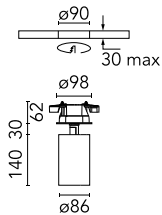

## UT Spot Ceiling Ø 86

09.4864.30A - White

Spotlight to be installed on ceiling with LED light source. 220-240V, 50-60Hz remote power supply included.

### Main specifications

<b>Number of heads</b>	1	<b>Net lumen (lm)</b>	2089
<b>Lamp category</b>	LED	<b>Mountings</b>	Ceiling surface
<b>Power (W)</b>	32.8W	<b>Environment</b>	Indoor dry location
<b>CCT (K)</b>	3000K		
<b>CRI</b>	90		

### Optical

<b>Lighting type</b>	Direct
<b>LED type</b>	LED array
<b>Light distribution</b>	Symmetric
<b>Optical type</b>	Medium
<b>Beam angle (°)</b>	24
<b>Beam angle C90-270 (°)</b>	24

<b>Beam Angle: 24°</b>		
<b>h(m)</b>	<b>E(lx)</b>	<b>D(m)</b>
1	9482	0.43
2	2370	0.86
3	1054	1.28
4	593	1.71
5	379	2.14

### Physical

<b>Color</b>	White
<b>Orientation</b>	Adjustable
<b>Weight (kg)</b>	1.66
<b>Tilt (°)</b>	90
<b>Rotation (°)</b>	360