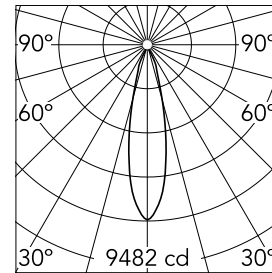

## UT Spot Ceiling Ø 86

09.4864.30A - White

Spotlight to be installed on ceiling with LED light source. 220-240V, 50-60Hz remote power supply included.

### Main specifications

<b>Number of heads</b>	1	<b>Net lumen (lm)</b>	2089
<b>Lamp category</b>	LED	<b>Mountings</b>	Ceiling surface
<b>Power (W)</b>	32.8W	<b>Environment</b>	Indoor dry location
<b>CCT (K)</b>	3000K		
<b>CRI</b>	90		

### Optical

<b>Lighting type</b>	Direct
<b>LED type</b>	LED array
<b>Light distribution</b>	Symmetric
<b>Optical type</b>	Medium
<b>Beam angle (°)</b>	24
<b>Beam angle C90-270 (°)</b>	24

<b>Beam Angle: 24°</b>		
<b>h(m)</b>	<b>E(lx)</b>	<b>D(m)</b>
1	9482	0.43
2	2370	0.86
3	1054	1.28
4	593	1.71
5	379	2.14

### Physical

<b>Color</b>	White
<b>Orientation</b>	Adjustable
<b>Weight (kg)</b>	1.66
<b>Tilt (°)</b>	90
<b>Rotation (°)</b>	360