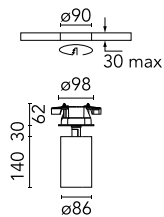

## UT Spot Ceiling Ø 86

■ 09.4864.14A - Black

Spotlight to be installed on ceiling with LED light source. 220-240V, 50-60Hz remote power supply included.

### Main specifications

<b>Number of heads</b>	1	<b>Net lumen (lm)</b>	2089
<b>Lamp category</b>	LED	<b>Mountings</b>	Ceiling surface
<b>Power (W)</b>	32.8W	<b>Environment</b>	Indoor dry location
<b>CCT (K)</b>	3000K		
<b>CRI</b>	90		

	h(m)	E(lx)	D(m)
1	9482	0.43	
2	2370	0.86	
3	1054	1.28	
4	593	1.71	
5	379	2.14	

Luminous flux luminaire  
2089 lm

### Physical

<b>Color</b>	Black
<b>Orientation</b>	Adjustable
<b>Weight (kg)</b>	1.66
<b>Tilt (°)</b>	90
<b>Rotation (°)</b>	360