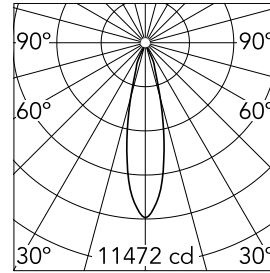

### Main specifications

<b>Number of heads</b>	1	<b>Net lumen (lm)</b>	2528
<b>Lamp category</b>	LED	<b>Mountings</b>	Ceiling surface
<b>Power (W)</b>	32.8W	<b>Environment</b>	Indoor dry location
<b>CCT (K)</b>	3000K		
<b>CRI</b>	80		

### Optical

<b>Lighting type</b>	Direct
<b>LED type</b>	LED array
<b>Light distribution</b>	Symmetric
<b>Optical type</b>	Medium
<b>Beam angle (°)</b>	24
<b>Beam angle C90-270 (°)</b>	24

Beam Angle: 24°

	h(m)	E(lx)	D(m)
1	11472	0.43	
2	2868	0.86	
3	1275	1.28	
4	717	1.71	
5	459	2.14	

Luminous flux luminaire  
2528 lm

### Physical

<b>Color</b>	Black
<b>Orientation</b>	Adjustable
<b>Weight (kg)</b>	1.66
<b>Tilt (°)</b>	90
<b>Rotation (°)</b>	360