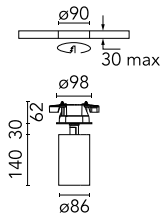

## UT Spot Ceiling Ø 86

■ 09.4861.14A - Black

Spotlight to be installed on ceiling with LED light source. 220-240V, 50-60Hz remote power supply included.

### Main specifications

<b>Number of heads</b>	1	<b>Net lumen (lm)</b>	2528
<b>Lamp category</b>	LED	<b>Mountings</b>	Ceiling surface
<b>Power (W)</b>	32.8W	<b>Environment</b>	Indoor dry location
<b>CCT (K)</b>	3000K		
<b>CRI</b>	80		

	h(m)	E(lx)	D(m)
1	11472	0.43	
2	2868	0.86	
3	1275	1.28	
4	717	1.71	
5	459	2.14	

Luminous flux luminaire  
2528 lm

### Physical

<b>Color</b>	Black
<b>Orientation</b>	Adjustable
<b>Weight (kg)</b>	1.66
<b>Tilt (°)</b>	90
<b>Rotation (°)</b>	360