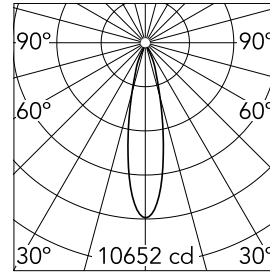

UT Spot Ceiling Ø 86

■ 09.4271.14A - Black

Spotlight to be installed on ceiling with LED light source. 220-240V, 50-60Hz remote power supply included.

Main specifications

Number of heads	1	Net lumen (lm)	2260
Lamp category	LED	Mountings	Ceiling surface
Power (W)	29.3W	Environment	Indoor dry location
CCT (K)	4000K		
CRI	80		

Optical

Lighting type	Direct
LED type	Phosphor LED
Light distribution	Symmetric
Optical type	Medium
Beam angle (°)	23
Beam angle C90-270 (°)	23

Beam Angle: 23°

	h(m)	E(lx)	D(m)
1	10652	0.41	
2	2663	0.81	
3	1184	1.22	
4	666	1.63	
5	426	2.03	

Luminous flux luminaire
2260 lm

Electrical

Frequency (Hz)	50/60	Insulation class	II
Dimmable	No		
Driver	Remote included		
Driver type	Non Dimmable		
Emergency	Without		

Physical

Color	Black	Rotation (°)	360
Orientation	Adjustable	Spot diameter (mm)	86
Recessed depth (mm)	62		
Weight (kg)	1.36		
Tilt (°)	90		