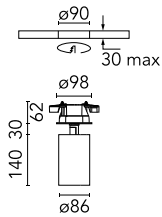

UT Spot Ceiling Ø 86

■ 09.4271.14A - Black

Spotlight to be installed on ceiling with LED light source. 220-240V, 50-60Hz remote power supply included.

Main specifications

Number of heads	1	Net lumen (lm)	2260
Lamp category	LED	Mountings	Ceiling surface
Power (W)	29.3W	Environment	Indoor dry location
CCT (K)	4000K		
CRI	80		

Optical

Lighting type	Direct
LED type	Phosphor LED
Light distribution	Symmetric
Optical type	Medium
Beam angle (°)	23
Beam angle C90-270 (°)	23

Beam Angle: 23°

	h(m)	E(lx)	D(m)
1	10652	0.41	
2	2663	0.81	
3	1184	1.22	
4	666	1.63	
5	426	2.03	

Luminous flux luminaire
2260 lm

Electrical

Frequency (Hz)	50/60	Insulation class	II
Dimmable	No		
Driver	Remote included		
Driver type	Non Dimmable		
Emergency	Without		

Physical

Color	Black	Rotation (°)	360
Orientation	Adjustable	Spot diameter (mm)	86
Recessed depth (mm)	62		
Weight (kg)	1.36		
Tilt (°)	90		