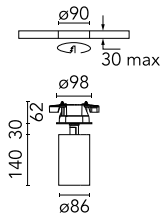

## UT Spot Ceiling Ø 86

■ 09.4270.14 - Black

Spotlight to be installed on ceiling with LED light source. 220-240V, 50-60Hz remote power supply included.

### Main specifications

<b>Number of heads</b>	1	<b>Net lumen (lm)</b>	2216
<b>Lamp category</b>	LED	<b>Mountings</b>	Ceiling surface
<b>Power (W)</b>	29.3W	<b>Environment</b>	Indoor dry location
<b>CCT (K)</b>	4000K		
<b>CRI</b>	80		

### Optical

<b>Lighting type</b>	Direct
<b>LED type</b>	Phosphor LED
<b>Light distribution</b>	Symmetric
<b>Optical type</b>	Spot
<b>Beam angle (°)</b>	17
<b>Beam angle C90-270 (°)</b>	17

<b>Beam Angle:</b>	17°		
	<b>h(m)</b>	<b>E(lx)</b>	<b>D(m)</b>
	1	16217	0.29
	2	4054	0.58
	3	1802	0.88
	4	1014	1.17
	5	649	1.46

### Physical

<b>Color</b>	Black	<b>Rotation (°)</b>	360
<b>Orientation</b>	Adjustable		
<b>Recessed depth (mm)</b>	62		
<b>Weight (kg)</b>	1.36		
<b>Tilt (°)</b>	90		