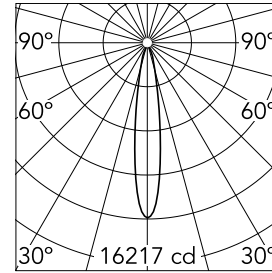

### Main specifications

<b>Number of heads</b>	1	<b>Net lumen (lm)</b>	2216
<b>Lamp category</b>	LED	<b>Mountings</b>	Ceiling surface
<b>Power (W)</b>	29.3W	<b>Environment</b>	Indoor dry location
<b>CCT (K)</b>	4000K		
<b>CRI</b>	80		

### Optical

<b>Lighting type</b>	Direct
<b>LED type</b>	Phosphor LED
<b>Light distribution</b>	Symmetric
<b>Optical type</b>	Spot
<b>Beam angle (°)</b>	17
<b>Beam angle C90-270 (°)</b>	17

<b>Beam Angle:</b>	17°		
	<b>h(m)</b>	<b>E(lx)</b>	<b>D(m)</b>
	1	16217	0.29
	2	4054	0.58
	3	1802	0.88
	4	1014	1.17
	5	649	1.46

### Physical

<b>Color</b>	Black	<b>Rotation (°)</b>	360
<b>Orientation</b>	Adjustable		
<b>Recessed depth (mm)</b>	62		
<b>Weight (kg)</b>	1.36		
<b>Tilt (°)</b>	90		