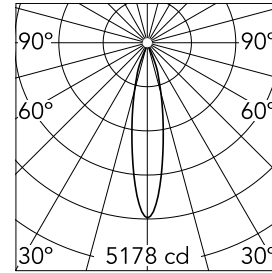

UT Spot Ceiling Ø 57 Dali Version

09.4464.30ADA - White

Spotlight to be installed on ceiling with LED light source. 220-240V, 50-60Hz remote power supply included.

Main specifications

Number of heads	1	Net lumen (lm)	941
Lamp category	LED	Mountings	Ceiling surface
Power (W)	23.5W	Environment	Indoor dry location
CCT (K)	3000K		
CRI	90		

Optical

Lighting type	Direct
LED type	LED array
Light distribution	Symmetric
Optical type	Medium
Beam angle (°)	21
Beam angle C90-270 (°)	21

Beam Angle: 21°

h(m)	E(lx)	D(m)
1	5178	0.37
2	1294	0.73
3	575	1.10
4	324	1.47
5	207	1.83