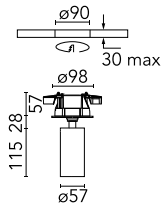

UT Spot Ceiling Ø 57 Dali Version

09.4464.30ADA - White

Spotlight to be installed on ceiling with LED light source. 220-240V, 50-60Hz remote power supply included.

Main specifications

Number of heads	1	Net lumen (lm)	941
Lamp category	LED	Mountings	Ceiling surface
Power (W)	23.5W	Environment	Indoor dry location
CCT (K)	3000K		
CRI	90		

Optical

Lighting type	Direct
LED type	LED array
Light distribution	Symmetric
Optical type	Medium
Beam angle (°)	21
Beam angle C90-270 (°)	21

Beam Angle: 21°

h(m)	E(lx)	D(m)
1	5178	0.37
2	1294	0.73
3	575	1.10
4	324	1.47
5	207	1.83

Luminous flux luminaire
941 lm

Electrical

Frequency (Hz)	50/60	Insulation class	II
Dimmable	Yes		
Driver	Remote included		
Driver type	Dimmable DALI		
	1		
Emergency	Without		

Physical

Color	White
Orientation	Adjustable
Weight (kg)	0.83
Tilt (°)	90
Rotation (°)	360

Note

Screening crosspiece, lenses and Honeycomb directly installable on the head of the luminaire without needing any fastening accessory.