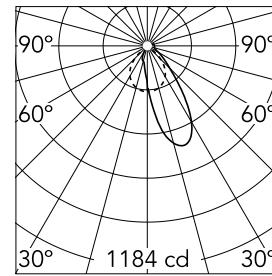

Main specifications

Number of heads	1	Environment	Indoor dry location
Lamp category	LED		
Power (W)	25.2W		
Net lumen (lm)	1700		
Mountings	Track		

Optical

Lighting type	Direct
LED type	Top LED
Light distribution	Asymmetric
Optical type	Wall-washer
Beam angle (°)	36
Beam angle C90-270 (°)	75

Physical

Color	White	Length (mm)	420
Orientation	Adjustable		
Weight (kg)	1.05		
Tilt (°)	15		
Rotation (°)	360		