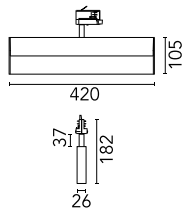

Wall-Washer lighting module to be installed in standard 3-phase track with LED light source. 220-240V power supply integrated. DALI version requires dimmable tracks (please refer to the "Tracks" chapter). In the "All white" versions, the track adapter, the arm, the rear of the head and the head are white. Only the anti-glare ring is black.

Main specifications

Number of heads	1	Environment	Indoor dry location
Lamp category	LED		
Power (W)	25.2W		
Net lumen (lm)	1700		
Mountings	Track		

Optical

Lighting type	Direct
LED type	Top LED
Light distribution	Asymmetric
Optical type	Wall-washer
Beam angle (°)	36
Beam angle C90-270 (°)	75

Physical

Color	White	Length (mm)	420
Orientation	Adjustable		
Weight (kg)	1.05		
Tilt (°)	15		
Rotation (°)	360		