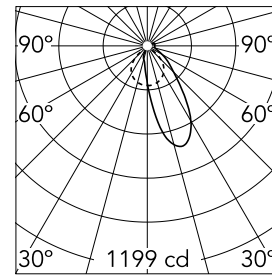

Main specifications

Number of heads	1	Mountings	Track
Lamp category	LED	Environment	Indoor dry location
Power (W)	25.2W		
System power (W)	25.5		
Net lumen (lm)	1554		

Optical

Lighting type	Direct
LED type	Top LED
Light distribution	Asymmetric
Optical type	Wall Washer
	Down
Beam angle (°)	36
Beam angle C90-270 (°)	75

Physical

Color	White	Length (mm)	420
Orientation	Adjustable		
Weight (kg)	1.05		
Tilt (°)	15		
Rotation (°)	360		