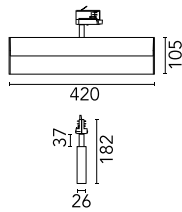

Wall-Washer lighting module to be installed in standard 3-phase track with LED light source. 220-240V power supply integrated. DALI version requires dimmable tracks (please refer to the "Tracks" chapter). In the "All white" versions, the track adapter, the arm, the rear of the head and the head are white. Only the anti-glare ring is black.

Main specifications

Number of heads	1	Mountings	Track
Lamp category	LED	Environment	Indoor dry location
Power (W)	25.2W		
System power (W)	25.5		
Net lumen (lm)	1554		

Optical

Lighting type	Direct
LED type	Top LED
Light distribution	Asymmetric
Optical type	Wall Washer
	Down
Beam angle (°)	36
Beam angle C90-270 (°)	75

Physical

Color	White	Length (mm)	420
Orientation	Adjustable		
Weight (kg)	1.05		
Tilt (°)	15		
Rotation (°)	360		