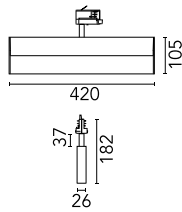

Main specifications

Number of heads	1	Environment	Indoor
Lamp category	LED		
Power (W)	25.2W		
Net lumen (lm)	1700		
Mountings	Track		

Optical

Lighting type	Direct
LED type	Top LED
Light distribution	Asymmetric
Optical type	Wall-washer
Beam angle (°)	36
Beam angle C90-270 (°)	75

Certification / Marking

Physical

Color	White	Length (mm)	420
Orientation	Adjustable		
Weight (kg)	1.05		
Tilt (°)	15		
Rotation (°)	360		