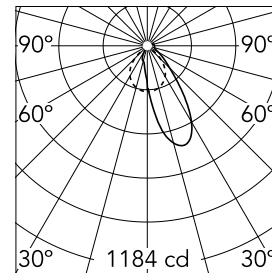

Main specifications

Number of heads	1	Environment	Indoor
Lamp category	LED		
Power (W)	25.2W		
Net lumen (lm)	1700		
Mountings	Track		

Optical

Lighting type	Direct
LED type	Top LED
Light distribution	Asymmetric
Optical type	Wall-washer
Beam angle (°)	36
Beam angle C90-270 (°)	75

Certification / Marking

Physical

Color	White	Length (mm)	420
Orientation	Adjustable		
Weight (kg)	1.05		
Tilt (°)	15		
Rotation (°)	360		