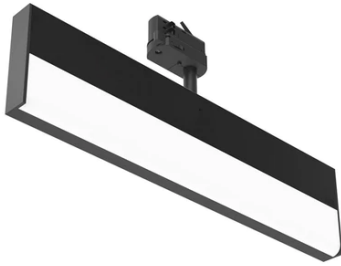

## UT Pro Wall-Washer Dali Version GA-600

■ 09.7505.14.DA - Black

Wall-Washer lighting module to be installed in standard 3-phase track with LED light source. 220-240V power supply integrated. DALI version requires dimmable tracks (please refer to the "Tracks" chapter).

### Main specifications

<b>Number of heads</b>	1	<b>Environment</b>	Indoor dry location
<b>Lamp category</b>	LED		
<b>Power (W)</b>	25.2W		
<b>Net lumen (lm)</b>	1700		
<b>Mountings</b>	Track		

Luminous flux luminaire  
1700 lm

### Physical

<b>Color</b>	Black	<b>Length (mm)</b>	420
<b>Orientation</b>	Adjustable		
<b>Weight (kg)</b>	1.05		
<b>Tilt (°)</b>	15		
<b>Rotation (°)</b>	360		