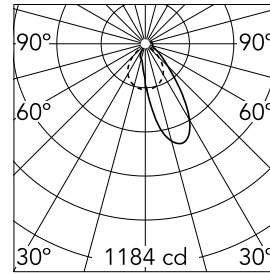

### Main specifications

<b>Number of heads</b>	1	<b>Environment</b>	Indoor dry location
<b>Lamp category</b>	LED		
<b>Power (W)</b>	25.2W		
<b>Net lumen (lm)</b>	1700		
<b>Mountings</b>	Track		

### Optical

<b>Lighting type</b>	Direct
<b>LED type</b>	Top LED
<b>Light distribution</b>	Asymmetric
<b>Optical type</b>	Wall-washer
<b>Beam angle (°)</b>	36
<b>Beam angle C90-270 (°)</b>	75

<b>Beam Angle:</b>	36°		
<b>h(m)</b>	<b>E(lx)</b>	<b>D(m)</b>	
1	1184	0.76	
2	296	1.52	
3	132	2.28	
4	74	3.04	
5	47	3.80	

Luminous flux luminaire  
1700 lm

### Physical

<b>Color</b>	Black	<b>Length (mm)</b>	420
<b>Orientation</b>	Adjustable		
<b>Weight (kg)</b>	1.05		
<b>Tilt (°)</b>	15		
<b>Rotation (°)</b>	360		