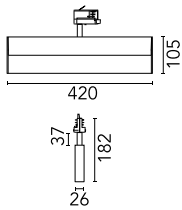

### Main specifications

<b>Number of heads</b>	1	<b>Environment</b>	Indoor dry location
<b>Lamp category</b>	LED		
<b>Power (W)</b>	25.2W		
<b>Net lumen (lm)</b>	1700		
<b>Mountings</b>	Track		

### Optical

<b>Lighting type</b>	Direct
<b>LED type</b>	Top LED
<b>Light distribution</b>	Asymmetric
<b>Optical type</b>	Wall-washer
<b>Beam angle (°)</b>	36
<b>Beam angle C90-270 (°)</b>	75

<b>Beam Angle:</b>	36°		
<b>h(m)</b>	<b>E(lx)</b>	<b>D(m)</b>	
1	1184	0.76	
2	296	1.52	
3	132	2.28	
4	74	3.04	
5	47	3.80	

### Physical

<b>Color</b>	Black	<b>Length (mm)</b>	420
<b>Orientation</b>	Adjustable		
<b>Weight (kg)</b>	1.05		
<b>Tilt (°)</b>	15		
<b>Rotation (°)</b>	360		