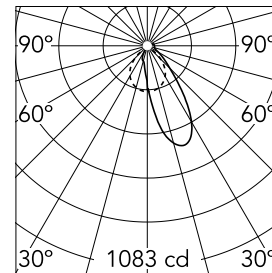

Main specifications

Number of heads	1	Mountings	Track
Lamp category	LED	Environment	Indoor dry location
Power (W)	25.2W		
System power (W)	25.5		
Net lumen (lm)	1554		

Optical

Lighting type	Direct
LED type	Top LED
Light distribution	Asymmetric
Optical type	Wall Washer
	Down
Beam angle (°)	36
Beam angle C90-270 (°)	75

Physical

Color	White	Length (mm)	420
Orientation	Adjustable		
Weight (kg)	1.05		
Tilt (°)	15		
Rotation (°)	360		