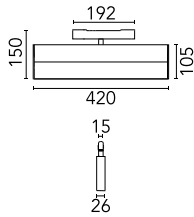

UT Pro Wall-Washer All White

09.7501.40.78 - White/White

Wall-Washer lighting module to be installed in Tracking Power profile with LED light source. 220-240V power supply integrated. In the "All white" versions, the track adapter, the arm, the rear of the head and the head are white. Only the anti-glare ring is black.

Wall-Washer lighting module to be installed in Tracking Power profile with LED light source. 220-240V power supply integrated. In the "All white" versions, the track adapter, the arm, the rear of the head and the head are white. Only the anti-glare ring is black.

Main specifications

Number of heads	1	Net lumen (lm)	1700
Lamp category	LED	Mountings	Track
Power (W)	25.5W	Environment	Indoor
CCT (K)	4000K		
CRI	90		

Optical

Lighting type	Direct
LED type	Top LED
Light distribution	Asymmetric
Optical type	Wall-washer
Beam angle (°)	36
Beam angle C90-270 (°)	75

Physical

Color	White/White	Length (mm)	420
Orientation	Adjustable		
Weight (kg)	1.05		
Tilt (°)	15		
Rotation (°)	360		

Certification / Marking