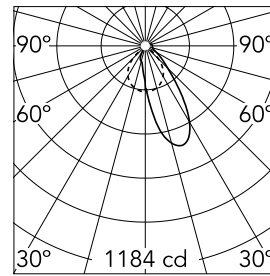

Main specifications

Number of heads	1	Net lumen (lm)	1700
Lamp category	LED	Mountings	Track
Power (W)	25.5W	Environment	Indoor
CCT (K)	4000K		
CRI	90		

Optical

Lighting type	Direct
LED type	Top LED
Light distribution	Asymmetric
Optical type	Wall-washer
Beam angle (°)	36
Beam angle C90-270 (°)	75

Physical

Color	White/White	Length (mm)	420
Orientation	Adjustable		
Weight (kg)	1.05		
Tilt (°)	15		
Rotation (°)	360		

Certification / Marking