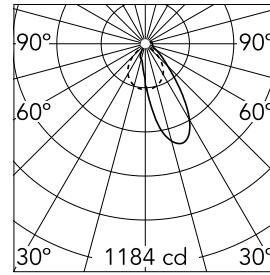

UT Pro Wall-Washer

■ 09.7501.14 - Black

Wall-Washer lighting module to be installed in Tracking Power profile with LED light source. 220-240V power supply integrated.

Main specifications

| | | | |
|------------------------|-------|-----------------------|---------------------|
| Number of heads | 1 | Net lumen (lm) | 1700 |
| Lamp category | LED | Mountings | Track |
| Power (W) | 25.5W | Environment | Indoor dry location |
| CCT (K) | 4000K | | |
| CRI | 90 | | |

Optical

| | |
|-------------------------------|-------------|
| Lighting type | Direct |
| LED type | Top LED |
| Light distribution | Asymmetric |
| Optical type | Wall Washer |
| | Down |
| Beam angle (°) | 36 |
| Beam angle C90-270 (°) | 75 |

| | | | |
|--------------------|--------------|-------------|--|
| Beam Angle: | 36° | | |
| h(m) | E(lx) | D(m) | |
| 1 | 1184 | 0.76 | |
| 2 | 296 | 1.52 | |
| 3 | 132 | 2.28 | |
| 4 | 74 | 3.04 | |
| 5 | 47 | 3.80 | |

Physical

| | | | |
|---------------------|------------|--------------------|-----|
| Color | Black | Length (mm) | 420 |
| Orientation | Adjustable | | |
| Weight (kg) | 1.05 | | |
| Tilt (°) | 15 | | |
| Rotation (°) | 360 | | |