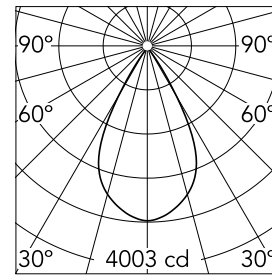

Main specifications

Number of heads	1	Net lumen (lm)	2986
Lamp category	LED	Mountings	Track
Power (W)	35.3W	Environment	Indoor
CCT (K)	4000K		
CRI	90		

Optical

Lighting type	Direct
LED type	LED array
Light distribution	Symmetric
Beam angle (°)	56
Beam angle C90-270 (°)	56

Physical

Color	White/White	Spot diameter (mm)	75
Orientation	Adjustable		
Weight (kg)	1.14		
Tilt (°)	90		
Rotation (°)	360		