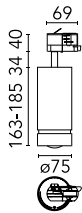

UT Pro 175 Lens GA-69 On Board Dimmer All White

09.7375.40.78 - White/White

Spotlight to be installed in standard 3-phase track with LED light source. Includes adjustable lens allowing opening angle calibration from 13° to 56°. 120-270V power supply integrated. In the "All white" versions, the track adapter, the arm, the rear of the head and the head are white. Only the anti-glare ring is black.

Spotlight to be installed in standard 3-phase track with LED light source. Includes adjustable lens allowing opening angle calibration from 13° to 56°. 120-270V power supply integrated. In the "All white" versions, the track adapter, the arm, the rear of the head and the head are white. Only the anti-glare ring is black.

Main specifications

Number of heads	1	Net lumen (lm)	2986
Lamp category	LED	Mountings	Track
Power (W)	35.3W	Environment	Indoor
CCT (K)	4000K		
CRI	90		

Optical

Lighting type	Direct
LED type	LED array
Light distribution	Symmetric
Beam angle (°)	56
Beam angle C90-270 (°)	56

Beam Angle:	56°		
	h(m)	E(lx)	D(m)
1	4003	1.07	
2	1001	2.14	
3	445	3.21	
4	250	4.29	
5	160	5.36	

Luminous flux luminaire
2986 lm

Electrical

Frequency (Hz)	50/60	Emergency	Without
Voltage (V)	220.00	Insulation class	II
Dimmable	Yes		
Driver	Integrated		
Driver type	Dimmer on board		

Physical

Color	White/White	Spot diameter (mm)	75
Orientation	Adjustable		
Weight (kg)	1.14		
Tilt (°)	90		
Rotation (°)	360