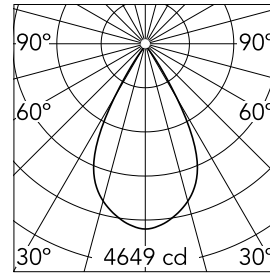

Main specifications

Number of heads	1	Net lumen (lm)	3468
Lamp category	LED	Mountings	Track
Power (W)	35.3W	Environment	Indoor
CCT (K)	3000K		
CRI	80		

Optical

Lighting type	Direct
LED type	LED array
Light distribution	Symmetric
Beam angle (°)	56
Beam angle C90-270 (°)	56

Physical

Color	Black	Spot diameter (mm)	75
Orientation	Adjustable		
Weight (kg)	1.14		
Tilt (°)	90		
Rotation (°)	360		

Certification / Marking