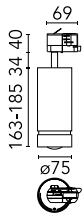

UT Pro 175 Lens GA-69 On Board Dimmer

■ 09.7373.14 - Black

Spotlight to be installed in standard 3-phase track with LED light source. Includes adjustable lens allowing opening angle calibration from 13° to 56°. 120-270V power supply integrated.

Main specifications

Number of heads	1	Net lumen (lm)	3468
Lamp category	LED	Mountings	Track
Power (W)	35.3W	Environment	Indoor
CCT (K)	3000K		
CRI	80		

Optical

Lighting type	Direct
LED type	LED array
Light distribution	Symmetric
Beam angle (°)	56
Beam angle C90-270 (°)	56

Physical

Color	Black	Spot diameter (mm)	75
Orientation	Adjustable		
Weight (kg)	1.14		
Tilt (°)	90		
Rotation (°)	360		

Certification / Marking