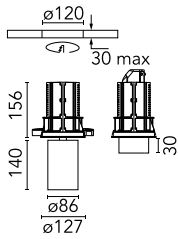

UT Downlight Trim Ø86 Non Dimmable

■ 09.4918.14A - Black

Recessed luminaire with LED light source. 220-240V, 50-60Hz remote power supply included.

Main specifications

Number of heads	1	Net lumen (lm)	1768
Lamp category	LED	Mountings	Ceiling recessed
Power (W)	27W	Environment	Indoor
CCT (K)	4000K		
CRI	90		

Optical

LED type	LED array
Light distribution	Symmetric
Optical type	Flood
Beam angle (°)	37
Beam angle C90-270 (°)	37

Beam Angle: 37°

h(m)	E(lx)	D(m)
1	4943	0.67
2	1236	1.34
3	549	2.01
4	309	2.69
5	198	3.36

Luminous flux luminaire
1768 lm

Electrical

Frequency (Hz)	50/60	Emergency	Without
Voltage (V)	36.00	Insulation class	II
Dimmable	No		
Driver	remote included		
Driver type	Electronic		

Physical

Color	Black	Rotation (°)	360
Orientation	Adjustable		
Recessed depth (mm)	176		
Weight (kg)	0.94		
Tilt (°)	90		

Note

Screening crosspiece, lenses and honeycomb directly installable on the head of the luminaire without needing any fastening accessory. Installation compatible with honeycomb + lense at the same time.