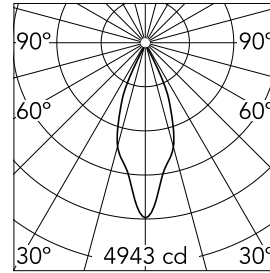

Optical

LED type	LED array
Light distribution	Symmetric
Optical type	Flood
Beam angle (°)	37
Beam angle C90-270 (°)	37

Beam Angle: 37°

h(m)	E(lx)	D(m)
1	4943	0.67
2	1236	1.34
3	549	2.01
4	309	2.69
5	198	3.36

Luminous flux luminaire
1768 lm

Electrical

Frequency (Hz)	50/60	Emergency	Without
Voltage (V)	36.00	Insulation class	II
Dimmable	No		
Driver	remote included		
Driver type	Electronic		

Physical

Color	Black	Rotation (°)	360
Orientation	Adjustable		
Recessed depth (mm)	176		
Weight (kg)	0.94		
Tilt (°)	90		