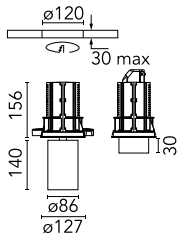

### Main specifications

<b>Number of heads</b>	1	<b>Net lumen (lm)</b>	2053
<b>Lamp category</b>	LED	<b>Mountings</b>	Ceiling recessed
<b>Power (W)</b>	27W	<b>Environment</b>	Indoor
<b>CCT (K)</b>	3000K		
<b>CRI</b>	80		

### Physical

<b>Color</b>	Black	<b>Rotation (°)</b>	360
<b>Orientation</b>	Adjustable		
<b>Recessed depth (mm)</b>	176		
<b>Weight (kg)</b>	0.94		
<b>Tilt (°)</b>	90		