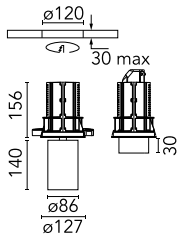

UT Downlight Trim Ø86 Dali Version

09.4918.30ADA - White

Recessed luminaire with LED light source. 220-240V, 50-60Hz remote power supply included.

Main specifications

| | | | |
|------------------------|-------|-----------------------|------------------|
| Number of heads | 1 | Net lumen (lm) | 1768 |
| Lamp category | LED | Mountings | Ceiling recessed |
| Power (W) | 27W | Environment | Indoor |
| CCT (K) | 4000K | | |
| CRI | 90 | | |

Optical

| | |
|-------------------------------|-----------|
| LED type | LED array |
| Light distribution | Symmetric |
| Optical type | Flood |
| Beam angle (°) | 37 |
| Beam angle C90-270 (°) | 37 |

Beam Angle: 37°

| | h(m) | E(lx) | D(m) |
|---|------|-------|------|
| 1 | 4943 | 0.67 | |
| 2 | 1236 | 1.34 | |
| 3 | 549 | 2.01 | |
| 4 | 309 | 2.69 | |
| 5 | 198 | 3.36 | |

Luminous flux luminaire
1768 lm

Electrical

Physical

| | | | |
|----------------------------|------------|---------------------|-----|
| Color | White | Rotation (°) | 360 |
| Orientation | Adjustable | | |
| Recessed depth (mm) | 176 | | |
| Weight (kg) | 0.94 | | |
| Tilt (°) | 90 | | |