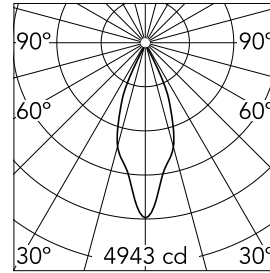

UT Downlight Trim Ø86 Dali Version

09.4918.30ADA - White

Recessed luminaire with LED light source. 220-240V, 50-60Hz remote power supply included.

Main specifications

| | | | |
|------------------------|-------|-----------------------|------------------|
| Number of heads | 1 | Net lumen (lm) | 1768 |
| Lamp category | LED | Mountings | Ceiling recessed |
| Power (W) | 27W | Environment | Indoor |
| CCT (K) | 4000K | | |
| CRI | 90 | | |

Optical

| | |
|-------------------------------|-----------|
| LED type | LED array |
| Light distribution | Symmetric |
| Optical type | Flood |
| Beam angle (°) | 37 |
| Beam angle C90-270 (°) | 37 |

Beam Angle: 37°

Physical

| | | | |
|----------------------------|------------|---------------------|-----|
| Color | White | Rotation (°) | 360 |
| Orientation | Adjustable | | |
| Recessed depth (mm) | 176 | | |
| Weight (kg) | 0.94 | | |
| Tilt (°) | 90 | | |