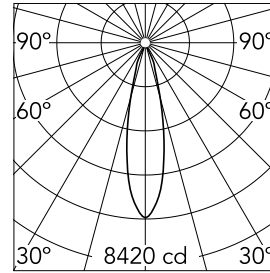

UT Downlight Trim Ø86 Dali Version

09.4917.30ADA - White

Recessed luminaire with LED light source. 220-240V, 50-60Hz remote power supply included.

Main specifications

Number of heads	1	Net lumen (lm)	1855
Lamp category	LED	Mountings	Ceiling recessed
Power (W)	27W	Environment	Indoor
CCT (K)	4000K		
CRI	90		

Optical

LED type	LED array
Light distribution	Symmetric
Optical type	Medium
Beam angle (°)	24
Beam angle C90-270 (°)	24

Beam Angle:	24°		
h(m)	E(lx)	D(m)	
1	8420	0.43	
2	2105	0.86	
3	936	1.28	
4	526	1.71	
5	337	2.14	

Color	White	Rotation (°)	360
Orientation	Adjustable		
Recessed depth (mm)	176		
Weight (kg)	0.94		
Tilt (°)	90		

Note

Screening crosspiece, lenses and honeycomb directly installable on the head of the luminaire without needing any fastening accessory. Installation compatible with honeycomb + lense at the same time.