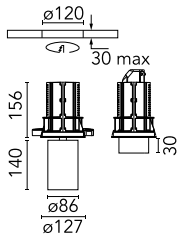

UT Downlight Trim Ø86 Dali Version

09.4917.30ADA - White

Recessed luminaire with LED light source. 220-240V, 50-60Hz remote power supply included.

Main specifications

Number of heads	1	Net lumen (lm)	1855
Lamp category	LED	Mountings	Ceiling recessed
Power (W)	27W	Environment	Indoor
CCT (K)	4000K		
CRI	90		

Optical

LED type	LED array
Light distribution	Symmetric
Optical type	Medium
Beam angle (°)	24
Beam angle C90-270 (°)	24

Beam Angle:	24°		
h(m)	E(lx)	D(m)	
1	8420	0.43	
2	2105	0.86	
3	936	1.28	
4	526	1.71	
5	337	2.14	

Color	White	Rotation (°)	360
Orientation	Adjustable		
Recessed depth (mm)	176		
Weight (kg)	0.94		
Tilt (°)	90		

Note

Screening crosspiece, lenses and honeycomb directly installable on the head of the luminaire without needing any fastening accessory. Installation compatible with honeycomb + lense at the same time.

Certification / Marking

UT Downlight Trim Ø86 Dali Version

Elliptical lens
08.8163.68

Flood lens
08.8175.68

Honeycomb
08.8495.14

Holding ring
08.8410.00

Screening crosspiece
08.8411.00