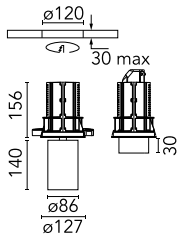

### Main specifications

<b>Number of heads</b>	1	<b>Net lumen (lm)</b>	1945
<b>Lamp category</b>	LED	<b>Mountings</b>	Ceiling recessed
<b>Power (W)</b>	27W	<b>Environment</b>	Indoor
<b>CCT (K)</b>	4000K		
<b>CRI</b>	90		

### Physical

<b>Color</b>	Black	<b>Rotation (°)</b>	360
<b>Orientation</b>	Adjustable		
<b>Recessed depth (mm)</b>	176		
<b>Weight (kg)</b>	0.94		
<b>Tilt (°)</b>	90		

## UT Downlight Trim Ø86 Dali Version

---

Elliptical lens  
08.8163.68

---

Flood lens  
08.8175.68

---

Honeycomb  
08.8495.14

---