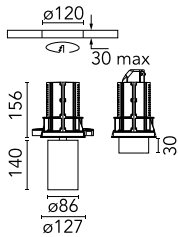

UT Downlight Trim Ø86 Dali Version

■ 09.4915.14ADA - Black

Recessed luminaire with LED light source. 220-240V, 50-60Hz remote power supply included.

Certification / Marking

Main specifications

Number of heads	1	Net lumen (lm)	1697
Lamp category	LED	Mountings	Ceiling recessed
Power (W)	27W	Environment	Indoor
CCT (K)	3000K		
CRI	90		

Optical

LED type	LED array
Light distribution	Symmetric
Optical type	Flood
Beam angle (°)	37
Beam angle C90-270 (°)	37