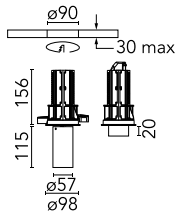

## UT Downlight Trim Ø57 Non Dimmable

■ 09.4517.14A - Black

Recessed luminaire with LED light source. 220-240V, 50-60Hz remote power supply included.

### Main specifications

<b>Number of heads</b>	1	<b>Net lumen (lm)</b>	918
<b>Lamp category</b>	LED	<b>Mountings</b>	Ceiling recessed
<b>Power (W)</b>	18W	<b>Environment</b>	Indoor
<b>CCT (K)</b>	4000K		
<b>CRI</b>	90		

### Optical

<b>LED type</b>	LED array
<b>Light distribution</b>	Symmetric
<b>Optical type</b>	Medium
<b>Beam angle (°)</b>	21
<b>Beam angle C90-270 (°)</b>	21

Beam Angle: 21°

h(m)	E(lx)	D(m)
1	5149	0.36
2	1287	0.72
3	572	1.09
4	322	1.45
5	206	1.81

### Physical

<b>Color</b>	Black
<b>Orientation</b>	Adjustable
<b>Weight (kg)</b>	0.73
<b>Tilt (°)</b>	90
<b>Rotation (°)</b>	360