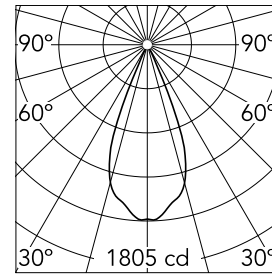

UT Downlight Trim Ø57 Non Dimmable

09.4515.30A - White

Recessed luminaire with LED light source. 220-240V, 50-60Hz remote power supply included.

Main specifications

Number of heads	1	Net lumen (lm)	820
Lamp category	LED	Mountings	Ceiling recessed
Power (W)	18W	Environment	Indoor
CCT (K)	3000K		
CRI	90		

Optical

LED type	LED array
Light distribution	Symmetric
Optical type	Flood
Beam angle (°)	43
Beam angle C90-270 (°)	43

Beam Angle: 43°

h(m)	E(lx)	D(m)
1	1805	0.79
2	451	1.58
3	201	2.37
4	113	3.16
5	72	3.95