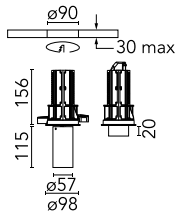

UT Downlight Trim Ø57 Non Dimmable

09.4515.30A - White

Recessed luminaire with LED light source. 220-240V, 50-60Hz remote power supply included.

Main specifications

Number of heads	1	Net lumen (lm)	820
Lamp category	LED	Mountings	Ceiling recessed
Power (W)	18W	Environment	Indoor
CCT (K)	3000K		
CRI	90		

Optical

LED type	LED array
Light distribution	Symmetric
Optical type	Flood
Beam angle (°)	43
Beam angle C90-270 (°)	43

Beam Angle: 43°

h(m)	E(lx)	D(m)
1	1805	0.79
2	451	1.58
3	201	2.37
4	113	3.16
5	72	3.95

Certification / Marking

Note

Screening crosspiece, lenses and honeycomb directly installable on the head of the luminaire without needing any fastening accessory.

UT Downlight Trim Ø57 Non Dimmable

Screening crosspiece
08.8429.00