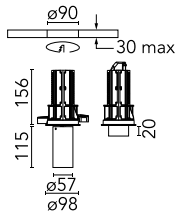

UT Downlight Trim Ø57 Non Dimmable

■ 09.4510.14A - Black

Recessed luminaire with LED light source. 220-240V, 50-60Hz remote power supply included.

Main specifications

Number of heads	1	Net lumen (lm)	1295
Lamp category	LED	Mountings	Ceiling recessed
Power (W)	18W	Environment	Indoor
CCT (K)	3000K		
CRI	80		

Optical

LED type	LED array
Light distribution	Symmetric
Optical type	Spot
Beam angle (°)	11
Beam angle C90-270 (°)	11

Beam Angle: 11°

	h(m)	E(lx)	D(m)
1	14508	0.19	
2	3627	0.39	
3	1612	0.58	
4	907	0.77	
5	580	0.97	

Certification / Marking

Note

Screening crosspiece, lenses and honeycomb directly installable on the head of the luminaire without needing any fastening accessory.

UT Downlight Trim Ø57 Non Dimmable

Screening crosspiece
08.8429.00