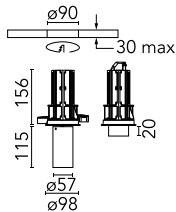

UT Downlight Trim Ø57 Dali Version

09.4512.30ADA - White

Recessed luminaire with LED light source. 220-240V, 50-60Hz remote power supply included.

Main specifications

Number of heads	1	Net lumen (lm)	995
Lamp category	LED	Mountings	Ceiling recessed
Power (W)	18W	Environment	Indoor
CCT (K)	3000K		
CRI	80		

Optical

LED type	LED array
Light distribution	Symmetric
Optical type	Flood
Beam angle (°)	43
Beam angle C90-270 (°)	43

Beam Angle: 43°		
h(m)	E(lx)	D(m)
1	2190	0.79
2	548	1.58
3	243	2.37
4	137	3.16
5	88	3.95

Color	White
Orientation	Adjustable
Weight (kg)	0.73
Tilt (°)	90
Rotation (°)	360

Note

Screening crosspiece, lenses and honeycomb directly installable on the head of the luminaire without needing any fastening accessory.