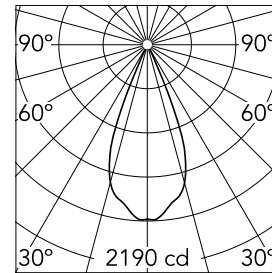

UT Downlight Trim Ø57 Dali Version

09.4512.30ADA - White

Recessed luminaire with LED light source. 220-240V, 50-60Hz remote power supply included.

Main specifications

Number of heads	1	Net lumen (lm)	995
Lamp category	LED	Mountings	Ceiling recessed
Power (W)	18W	Environment	Indoor
CCT (K)	3000K		
CRI	80		

Optical

LED type	LED array
Light distribution	Symmetric
Optical type	Flood
Beam angle (°)	43
Beam angle C90-270 (°)	43

Beam Angle: 43°		
h(m)	E(lx)	D(m)
1	2190	0.79
2	548	1.58
3	243	2.37
4	137	3.16
5	88	3.95

Color	White
Orientation	Adjustable
Weight (kg)	0.73
Tilt (°)	90
Rotation (°)	360

Note

Screening crosspiece, lenses and honeycomb directly installable on the head of the luminaire without needing any fastening accessory.