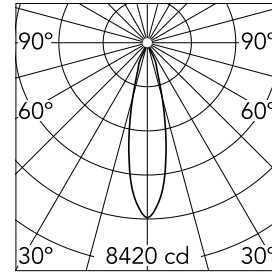

UT Downlight Trim Ø 86 Non Dimmable

■ 09.4917.14A - Black

Recessed luminaire with LED light source. 220-240V, 50-60Hz remote power supply included.

Main specifications

Number of heads	1	Net lumen (lm)	1855
Lamp category	LED	Mountings	Ceiling recessed
Power (W)	27W	Environment	Indoor dry location
CCT (K)	4000K		
CRI	90		

Optical

LED type	LED array
Light distribution	Symmetric
Optical type	Medium
Beam angle (°)	24
Beam angle C90-270 (°)	24

Beam Angle:	24°		
h(m)	E(lx)	D(m)	
1	8420	0.43	
2	2105	0.86	
3	936	1.28	
4	526	1.71	
5	337	2.14	

Luminous flux luminaire
1855 lm

Electrical

Frequency (Hz)	50/60	Emergency	Without
Voltage (V)	36.00	Insulation class	II
Dimmable	No		
Driver	Remote included		
Driver type	Non Dimmable		

Physical

Color	Black	Rotation (°)	360
Orientation	Adjustable		
Recessed depth (mm)	176		
Weight (kg)	0.94		
Tilt (°)	90		