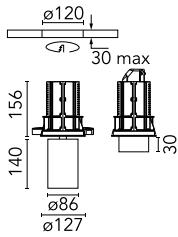

UT Downlight Trim Ø 86 Non Dimmable

■ 09.4917.14A - Black

Recessed luminaire with LED light source. 220-240V, 50-60Hz remote power supply included.

Main specifications

Number of heads	1	Net lumen (lm)	1855
Lamp category	LED	Mountings	Ceiling recessed
Power (W)	27W	Environment	Indoor dry location
CCT (K)	4000K		
CRI	90		

Optical

LED type	LED array
Light distribution	Symmetric
Optical type	Medium
Beam angle (°)	24
Beam angle C90-270 (°)	24

Beam Angle:	24°		
h(m)	E(lx)	D(m)	
1	8420	0.43	
2	2105	0.86	
3	936	1.28	
4	526	1.71	
5	337	2.14	

Luminous flux luminaire
1855 lm

Electrical

Frequency (Hz)	50/60	Emergency	Without
Voltage (V)	36.00	Insulation class	II
Dimmable	No		
Driver	Remote included		
Driver type	Non Dimmable		

Physical

Color	Black	Rotation (°)	360
Orientation	Adjustable		
Recessed depth (mm)	176		
Weight (kg)	0.94		
Tilt (°)	90		

Note

Screening crosspiece, lenses and honeycomb directly installable on the head of the luminaire without needing any fastening accessory. Installation compatible with honeycomb + lense at the same time.