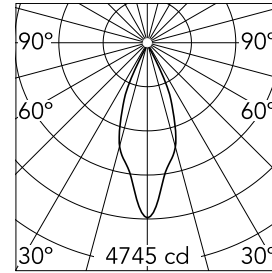

UT Downlight Trim Ø 86 Non Dimmable

09.4915.30A - White

Recessed luminaire with LED light source. 220-240V, 50-60Hz remote power supply included.

Main specifications

Number of heads	1	Net lumen (lm)	1697
Lamp category	LED	Mountings	Ceiling recessed
Power (W)	27W	Environment	Indoor
CCT (K)	3000K		
CRI	90		

Optical

LED type	LED array
Light distribution	Symmetric
Optical type	Flood
Beam angle (°)	37
Beam angle C90-270 (°)	37

Beam Angle:	37°		
h(m)	E(lx)	D(m)	
1	4745	0.67	
2	1186	1.34	
3	527	2.01	
4	297	2.69	
5	190	3.36	

Luminous flux luminaire
1697 lm

Electrical

Frequency (Hz)	50/60	Emergency	Without
Voltage (V)	36.00	Insulation class	II
Dimmable	No		
Driver	remote included		
Driver type	Electronic		

Physical

Color	White	Rotation (°)	360
Orientation	Adjustable		
Recessed depth (mm)	176		
Weight (kg)	0.94		
Tilt (°)	90		