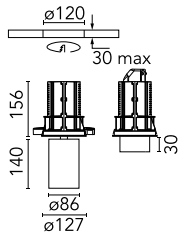

UT Downlight Trim Ø 86 Non Dimmable

09.4915.30A - White

Recessed luminaire with LED light source. 220-240V, 50-60Hz remote power supply included.

Main specifications

Number of heads	1	Net lumen (lm)	1697
Lamp category	LED	Mountings	Ceiling recessed
Power (W)	27W	Environment	Indoor
CCT (K)	3000K		
CRI	90		

Optical

LED type	LED array
Light distribution	Symmetric
Optical type	Flood
Beam angle (°)	37
Beam angle C90-270 (°)	37

Beam Angle:	37°		
h(m)	E(lx)	D(m)	
1	4745	0.67	
2	1186	1.34	
3	527	2.01	
4	297	2.69	
5	190	3.36	

Luminous flux luminaire
1697 lm

Electrical

Frequency (Hz)	50/60	Emergency	Without
Voltage (V)	36.00	Insulation class	II
Dimmable	No		
Driver	remote included		
Driver type	Electronic		

Physical

Color	White	Rotation (°)	360
Orientation	Adjustable		
Recessed depth (mm)	176		
Weight (kg)	0.94		
Tilt (°)	90		

Note

Screening crosspiece, lenses and honeycomb directly installable on the head of the luminaire without needing any fastening accessory. Installation compatible with honeycomb + lense at the same time.