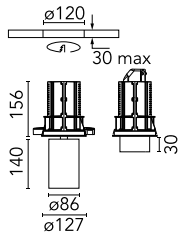

## UT Downlight Trim Ø 86 Non Dimmable

■ 09.4915.14A - Black

Recessed luminaire with LED light source. 220-240V, 50-60Hz remote power supply included.

### Main specifications

<b>Number of heads</b>	1	<b>Net lumen (lm)</b>	1697
<b>Lamp category</b>	LED	<b>Mountings</b>	Ceiling recessed
<b>Power (W)</b>	27W	<b>Environment</b>	Indoor dry location
<b>CCT (K)</b>	3000K		
<b>CRI</b>	90		

### Physical

<b>Color</b>	Black	<b>Rotation (°)</b>	360
<b>Orientation</b>	Adjustable		
<b>Recessed depth (mm)</b>	176		
<b>Weight (kg)</b>	0.94		
<b>Tilt (°)</b>	90		