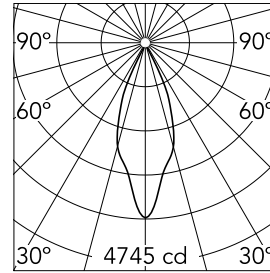

### Main specifications

<b>Number of heads</b>	1	<b>Net lumen (lm)</b>	1697
<b>Lamp category</b>	LED	<b>Mountings</b>	Ceiling recessed
<b>Power (W)</b>	27W	<b>Environment</b>	Indoor dry location
<b>CCT (K)</b>	3000K		
<b>CRI</b>	90		

### Optical

<b>LED type</b>	LED array
<b>Light distribution</b>	Symmetric
<b>Optical type</b>	Flood
<b>Beam angle (°)</b>	37
<b>Beam angle C90-270 (°)</b>	37

<b>Beam Angle:</b>	37°	
<b>h(m)</b>	<b>E(lx)</b>	<b>D(m)</b>
1	4745	0.67
2	1186	1.34
3	527	2.01
4	297	2.69
5	190	3.36

### Physical

<b>Color</b>	Black	<b>Rotation (°)</b>	360
<b>Orientation</b>	Adjustable		
<b>Recessed depth (mm)</b>	176		
<b>Weight (kg)</b>	0.94		
<b>Tilt (°)</b>	90		