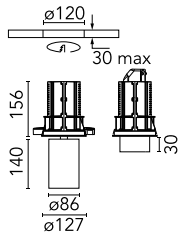

UT Downlight Trim Ø 86 Non Dimmable

09.4913.30A - White

Recessed luminaire with LED light source. 220-240V, 50-60Hz remote power supply included.

Main specifications

Number of heads	1	Net lumen (lm)	1867
Lamp category	LED	Mountings	Ceiling recessed
Power (W)	27W	Environment	Indoor dry location
CCT (K)	3000K		
CRI	90		

Optical

LED type	LED array
Light distribution	Symmetric
Optical type	Spot
Beam angle (°)	12
Beam angle C90-270 (°)	12

Beam Angle:	12°		
h(m)	E(lx)	D(m)	
1	24053	0.21	
2	6013	0.41	
3	2673	0.62	
4	1503	0.82	
5	962	1.03	

Luminous flux luminaire
1867 lm

Electrical

Frequency (Hz)	50/60	Emergency	Without
Voltage (V)	36.00	Insulation class	II
Dimmable	No		
Driver	Remote included		
Driver type	Non Dimmable		

Physical

Color	White	Rotation (°)	360
Orientation	Adjustable		
Recessed depth (mm)	176		
Weight (kg)	0.94		
Tilt (°)	90		

Note

Screening crosspiece, lenses and honeycomb directly installable on the head of the luminaire without needing any fastening accessory. Installation compatible with honeycomb + lense at the same time.