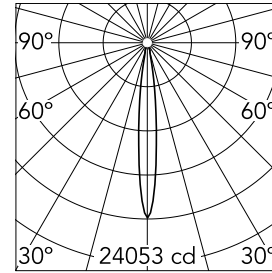

UT Downlight Trim Ø 86 Non Dimmable

09.4913.30A - White

Recessed luminaire with LED light source. 220-240V, 50-60Hz remote power supply included.

Main specifications

Number of heads	1	Net lumen (lm)	1867
Lamp category	LED	Mountings	Ceiling recessed
Power (W)	27W	Environment	Indoor dry location
CCT (K)	3000K		
CRI	90		

Optical

LED type	LED array
Light distribution	Symmetric
Optical type	Spot
Beam angle (°)	12
Beam angle C90-270 (°)	12

Beam Angle:	12°		
h(m)	E(lx)	D(m)	
1	24053	0.21	
2	6013	0.41	
3	2673	0.62	
4	1503	0.82	
5	962	1.03	

Luminous flux luminaire
1867 lm

Electrical

Frequency (Hz)	50/60	Emergency	Without
Voltage (V)	36.00	Insulation class	II
Dimmable	No		
Driver	Remote included		
Driver type	Non Dimmable		

Physical

Color	White	Rotation (°)	360
Orientation	Adjustable		
Recessed depth (mm)	176		
Weight (kg)	0.94		
Tilt (°)	90		