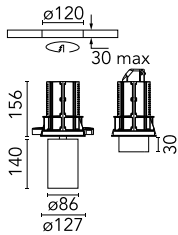

UT Downlight Trim Ø 86 Dali Version

■ 09.4915.30ADA - White

Recessed luminaire with LED light source. 220-240V, 50-60Hz remote power supply included.

Main specifications

Number of heads	1	Net lumen (lm)	1697
Lamp category	LED	Mountings	Ceiling recessed
Power (W)	27W	Environment	Indoor dry location
CCT (K)	3000K		
CRI	90		

Optical

LED type	LED array
Light distribution	Symmetric
Optical type	Flood
Beam angle (°)	37
Beam angle C90-270 (°)	37

Beam Angle:	37°	
h(m)	E(lx)	D(m)
1	4745	0.67
2	1186	1.34
3	527	2.01
4	297	2.69
5	190	3.36

Note

Screening crosspiece, lenses and honeycomb directly installable on the head of the luminaire without needing any fastening accessory. Installation compatible with honeycomb + lense at the same time.

UT Downlight Trim Ø 86 Dali Version

Elliptical lens
08.8163.68

Flood lens
08.8175.68

Honeycomb
08.8495.14

Holding ring
08.8410.00

Screening crosspiece
08.8411.00