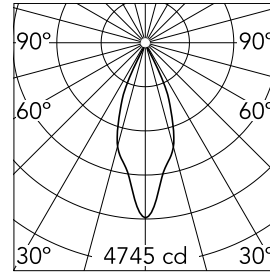

UT Downlight Trim Ø 86 Dali Version

■ 09.4915.30ADA - White

Recessed luminaire with LED light source. 220-240V, 50-60Hz remote power supply included.

Main specifications

Number of heads	1	Net lumen (lm)	1697
Lamp category	LED	Mountings	Ceiling recessed
Power (W)	27W	Environment	Indoor dry location
CCT (K)	3000K		
CRI	90		

Optical

LED type	LED array
Light distribution	Symmetric
Optical type	Flood
Beam angle (°)	37
Beam angle C90-270 (°)	37

Beam Angle:	37°	
h(m)	E(lx)	D(m)
1	4745	0.67
2	1186	1.34
3	527	2.01
4	297	2.69
5	190	3.36