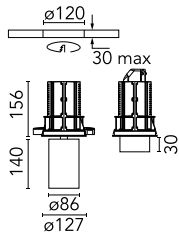

UT Downlight Trim Ø 86 Dali Version

■ 09.4915.14ADA - Black

Recessed luminaire with LED light source. 220-240V, 50-60Hz remote power supply included.

Main specifications

Number of heads	1	Net lumen (lm)	1697
Lamp category	LED	Mountings	Ceiling recessed
Power (W)	27W	Environment	Indoor
CCT (K)	3000K		
CRI	90		

Optical

LED type	LED array
Light distribution	Symmetric
Optical type	Flood
Beam angle (°)	37
Beam angle C90-270 (°)	37

Beam Angle:	37°	
	h(m)	E(lx) D(m)
1	4745	0.67
2	1186	1.34
3	527	2.01
4	297	2.69
5	190	3.36

Color	Black	Rotation (°)	360
Orientation	Adjustable		
Recessed depth (mm)	176		
Weight (kg)	0.94		
Tilt (°)	90		

Note

Screening crosspiece, lenses and honeycomb directly installable on the head of the luminaire without needing any fastening accessory. Installation compatible with honeycomb + lense at the same time.

UT Downlight Trim Ø 86 Dali Version

Elliptical lens
08.8163.68

Holding ring
08.8410.00

Screening crosspiece
08.8411.00

Honeycomb
08.8495.14

Flood lens
08.8175.68