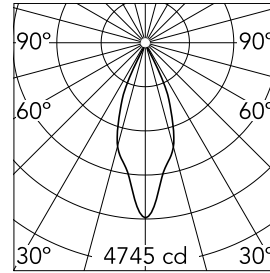

Optical

LED type	LED array
Light distribution	Symmetric
Optical type	Flood
Beam angle (°)	37
Beam angle C90-270 (°)	37

Beam Angle:	37°	
	h(m)	E(lx) D(m)
1	4745	0.67
2	1186	1.34
3	527	2.01
4	297	2.69
5	190	3.36

Color	Black	Rotation (°)	360
Orientation	Adjustable		
Recessed depth (mm)	176		
Weight (kg)	0.94		
Tilt (°)	90		

Note

Screening crosspiece, lenses and honeycomb directly installable on the head of the luminaire without needing any fastening accessory. Installation compatible with honeycomb + lense at the same time.