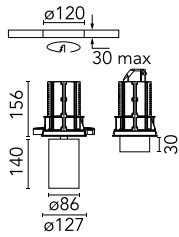

UT Downlight Trim Ø 86 Dali Version

09.4914.30ADA - White

Recessed luminaire with LED light source. 220-240V, 50-60Hz remote power supply included.

Main specifications

Number of heads	1	Net lumen (lm)	1781
Lamp category	LED	Mountings	Ceiling recessed
Power (W)	27W	Environment	Indoor
CCT (K)	3000K		
CRI	90		

Optical

LED type	LED array
Light distribution	Symmetric
Optical type	Medium
Beam angle (°)	24
Beam angle C90-270 (°)	24

Beam Angle:	24°		
h(m)	E(lx)	D(m)	
1	8082	0.43	
2	2020	0.86	
3	898	1.28	
4	505	1.71	
5	323	2.14	

Color	White	Rotation (°)	360
Orientation	Adjustable		
Recessed depth (mm)	176		
Weight (kg)	0.94		
Tilt (°)	90		

Note

Screening crosspiece, lenses and honeycomb directly installable on the head of the luminaire without needing any fastening accessory. Installation compatible with honeycomb + lense at the same time.

UT Downlight Trim Ø 86 Dali Version

Elliptical lens
08.8163.68

Holding ring
08.8410.00

Screening crosspiece
08.8411.00

Honeycomb
08.8495.14

Flood lens
08.8175.68