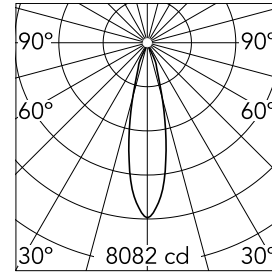

UT Downlight Trim Ø 86 Dali Version

09.4914.30ADA - White

Recessed luminaire with LED light source. 220-240V, 50-60Hz remote power supply included.

Main specifications

Number of heads	1	Net lumen (lm)	1781
Lamp category	LED	Mountings	Ceiling recessed
Power (W)	27W	Environment	Indoor
CCT (K)	3000K		
CRI	90		

Optical

LED type	LED array
Light distribution	Symmetric
Optical type	Medium
Beam angle (°)	24
Beam angle C90-270 (°)	24

Beam Angle:	24°		
h(m)	E(lx)	D(m)	
1	8082	0.43	
2	2020	0.86	
3	898	1.28	
4	505	1.71	
5	323	2.14	

Color	White	Rotation (°)	360
Orientation	Adjustable		
Recessed depth (mm)	176		
Weight (kg)	0.94		
Tilt (°)	90		

Note

Screening crosspiece, lenses and honeycomb directly installable on the head of the luminaire without needing any fastening accessory. Installation compatible with honeycomb + lense at the same time.