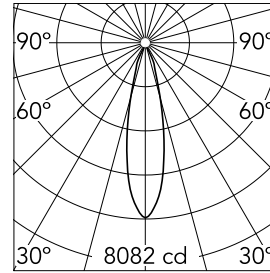

Optical

LED type	LED array
Light distribution	Symmetric
Optical type	Medium
Beam angle (°)	24
Beam angle C90-270 (°)	24

Beam Angle: 24°

h(m)	E(lx)	D(m)
1	8082	0.43
2	2020	0.86
3	898	1.28
4	505	1.71
5	323	2.14

Color	Black	Rotation (°)	360
Orientation	Adjustable		
Recessed depth (mm)	176		
Weight (kg)	0.94		
Tilt (°)	90		

Note

Screening crosspiece, lenses and honeycomb directly installable on the head of the luminaire without needing any fastening accessory. Installation compatible with honeycomb + lense at the same time.