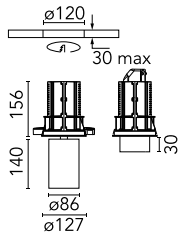

UT Downlight Trim Ø 86 Dali Version

■ 09.4914.14ADA - Black

Recessed luminaire with LED light source. 220-240V, 50-60Hz remote power supply included.

Main specifications

Number of heads	1	Net lumen (lm)	1781
Lamp category	LED	Mountings	Ceiling recessed
Power (W)	27W	Environment	Indoor
CCT (K)	3000K		
CRI	90		

Optical

LED type	LED array
Light distribution	Symmetric
Optical type	Medium
Beam angle (°)	24
Beam angle C90-270 (°)	24

Beam Angle: 24°

h(m)	E(lx)	D(m)
1	8082	0.43
2	2020	0.86
3	898	1.28
4	505	1.71
5	323	2.14

Color	Black	Rotation (°)	360
Orientation	Adjustable		
Recessed depth (mm)	176		
Weight (kg)	0.94		
Tilt (°)	90		

Note

Screening crosspiece, lenses and honeycomb directly installable on the head of the luminaire without needing any fastening accessory. Installation compatible with honeycomb + lense at the same time.

UT Downlight Trim Ø 86 Dali Version

Elliptical lens
08.8163.68

Holding ring
08.8410.00

Screening crosspiece
08.8411.00

Honeycomb
08.8495.14

Flood lens
08.8175.68