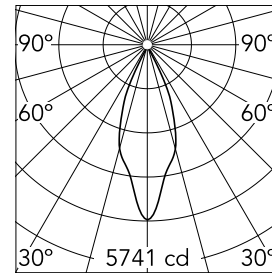

UT Downlight Trim Ø 86 Dali Version

09.4912.30ADA - White

Recessed luminaire with LED light source. 220-240V, 50-60Hz remote power supply included.

Main specifications

Number of heads	1	Net lumen (lm)	2053
Lamp category	LED	Mountings	Ceiling recessed
Power (W)	27W	Environment	Indoor
CCT (K)	3000K		
CRI	80		

Optical

LED type	LED array
Light distribution	Symmetric
Optical type	Flood
Beam angle (°)	37
Beam angle C90-270 (°)	37

Beam Angle: 37°

h(m)	E(lx)	D(m)
1	5741	0.67
2	1435	1.34
3	638	2.01
4	359	2.69
5	230	3.36

Color	White	Rotation (°)	360
Orientation	Adjustable		
Recessed depth (mm)	176		
Weight (kg)	0.94		
Tilt (°)	90		

Note

Screening crosspiece, lenses and honeycomb directly installable on the head of the luminaire without needing any fastening accessory. Installation compatible with honeycomb + lense at the same time.