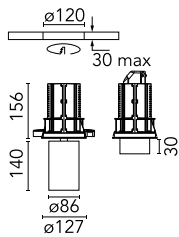

UT Downlight Trim Ø 86 Dali Version

09.4912.30ADA - White

Recessed luminaire with LED light source. 220-240V, 50-60Hz remote power supply included.

Main specifications

Number of heads	1	Net lumen (lm)	2053
Lamp category	LED	Mountings	Ceiling recessed
Power (W)	27W	Environment	Indoor
CCT (K)	3000K		
CRI	80		

Optical

LED type	LED array
Light distribution	Symmetric
Optical type	Flood
Beam angle (°)	37
Beam angle C90-270 (°)	37

Beam Angle: 37°

h(m)	E(lx)	D(m)
1	5741	0.67
2	1435	1.34
3	638	2.01
4	359	2.69
5	230	3.36

Color	White	Rotation (°)	360
Orientation	Adjustable		
Recessed depth (mm)	176		
Weight (kg)	0.94		
Tilt (°)	90		

Note

Screening crosspiece, lenses and honeycomb directly installable on the head of the luminaire without needing any fastening accessory. Installation compatible with honeycomb + lense at the same time.

UT Downlight Trim Ø 86 Dali Version

Elliptical lens
08.8163.68

Holding ring
08.8410.00

Screening crosspiece
08.8411.00

Honeycomb
08.8495.14

Flood lens
08.8175.68