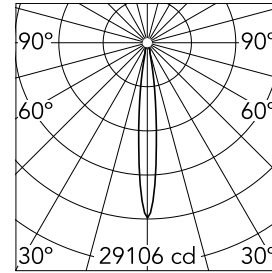

UT Downlight Trim Ø 86 Dali Version

09.4910.30ADA - White

Recessed luminaire with LED light source. 220-240V, 50-60Hz remote power supply included.

Main specifications

Number of heads	1	Net lumen (lm)	2259
Lamp category	LED	Mountings	Ceiling recessed
Power (W)	27W	Environment	Indoor dry location
CCT (K)	3000K		
CRI	80		

Optical

LED type	LED array
Light distribution	Symmetric
Optical type	Spot
Beam angle (°)	12
Beam angle C90-270 (°)	12

Beam Angle:	12°		
h(m)	E(lx)	D(m)	
1	29106	0.21	
2	7277	0.41	
3	3234	0.62	
4	1819	0.82	
5	1164	1.03	