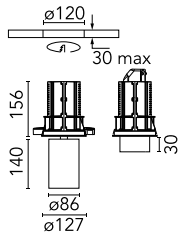

UT Downlight Trim Ø 86 Dali Version

09.4910.30ADA - White

Recessed luminaire with LED light source. 220-240V, 50-60Hz remote power supply included.

Main specifications

Number of heads	1	Net lumen (lm)	2259
Lamp category	LED	Mountings	Ceiling recessed
Power (W)	27W	Environment	Indoor dry location
CCT (K)	3000K		
CRI	80		

Optical

LED type	LED array
Light distribution	Symmetric
Optical type	Spot
Beam angle (°)	12
Beam angle C90-270 (°)	12

Beam Angle:	12°		
h(m)	E(lx)	D(m)	
1	29106	0.21	
2	7277	0.41	
3	3234	0.62	
4	1819	0.82	
5	1164	1.03	

Note

Screening crosspiece, lenses and honeycomb directly installable on the head of the luminaire without needing any fastening accessory. Installation compatible with honeycomb + lense at the same time.

UT Downlight Trim Ø 86 Dali Version

Screening crosspiece
08.8411.00

Elliptical lens
08.8163.68

Holding ring
08.8410.00

Flood lens
08.8175.68

Honeycomb
08.8495.14