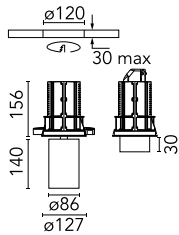

UT Downlight Trim Ø 86 Dali Version

■ 09.4910.14ADA - Black

Recessed luminaire with LED light source. 220-240V, 50-60Hz remote power supply included.

Main specifications

Number of heads	1	Net lumen (lm)	2259
Lamp category	LED	Mountings	Ceiling recessed
Power (W)	27W	Environment	Indoor dry location
CCT (K)	3000K		
CRI	80		

Optical

LED type	LED array
Light distribution	Symmetric
Optical type	Spot
Beam angle (°)	12
Beam angle C90-270 (°)	12

Beam Angle:	12°		
h(m)	E(lx)	D(m)	
1	29106	0.21	
2	7277	0.41	
3	3234	0.62	
4	1819	0.82	
5	1164	1.03	

Note

Screening crosspiece, lenses and honeycomb directly installable on the head of the luminaire without needing any fastening accessory. Installation compatible with honeycomb + lense at the same time.

UT Downlight Trim Ø 86 Dali Version

Elliptical lens
08.8163.68

Honeycomb
08.8495.14

Flood lens
08.8175.68

Screening crosspiece
08.8411.00

Holding ring
08.8410.00