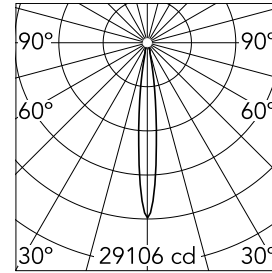

UT Downlight Trim Ø 86 Dali Version

■ 09.4910.14ADA - Black

Recessed luminaire with LED light source. 220-240V, 50-60Hz remote power supply included.

Main specifications

Number of heads	1	Net lumen (lm)	2259
Lamp category	LED	Mountings	Ceiling recessed
Power (W)	27W	Environment	Indoor dry location
CCT (K)	3000K		
CRI	80		

Optical

LED type	LED array
Light distribution	Symmetric
Optical type	Spot
Beam angle (°)	12
Beam angle C90-270 (°)	12

Beam Angle:	12°		
h(m)	E(lx)	D(m)	
1	29106	0.21	
2	7277	0.41	
3	3234	0.62	
4	1819	0.82	
5	1164	1.03	