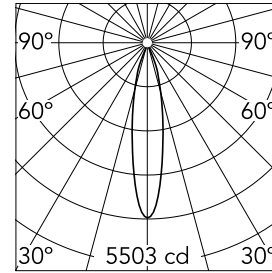

UT Downlight Trim Ø 57 Non Dimmable

09.4511.30A - White

Recessed luminaire with LED light source. 220-240V, 50-60Hz remote power supply included.

Main specifications

Number of heads	1	Net lumen (lm)	981
Lamp category	LED	Mountings	Ceiling recessed
Power (W)	18W	Environment	Indoor dry location
CCT (K)	3000K		
CRI	80		

Optical

LED type	LED array
Light distribution	Symmetric
Optical type	Medium
Beam angle (°)	21
Beam angle C90-270 (°)	21

Beam Angle: 21°

h(m)	E(lx)	D(m)
1	5503	0.36
2	1376	0.72
3	611	1.09
4	344	1.45
5	220	1.81