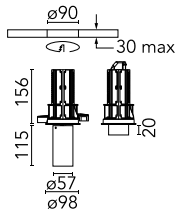

UT Downlight Trim Ø 57 Non Dimmable

09.4511.30A - White

Recessed luminaire with LED light source. 220-240V, 50-60Hz remote power supply included.

Main specifications

Number of heads	1	Net lumen (lm)	981
Lamp category	LED	Mountings	Ceiling recessed
Power (W)	18W	Environment	Indoor dry location
CCT (K)	3000K		
CRI	80		

Optical

LED type	LED array
Light distribution	Symmetric
Optical type	Medium
Beam angle (°)	21
Beam angle C90-270 (°)	21

Beam Angle: 21°

h(m)	E(lx)	D(m)
1	5503	0.36
2	1376	0.72
3	611	1.09
4	344	1.45
5	220	1.81

Note

Screening crosspiece, lenses and honeycomb directly installable on the head of the luminaire without needing any fastening accessory.

UT Downlight Trim Ø 57 Non Dimmable

Screening crosspiece
08.8429.00