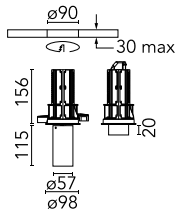

UT Downlight Trim Ø 57 Non Dimmable

■ 09.4511.14A - Black

Recessed luminaire with LED light source. 220-240V, 50-60Hz remote power supply included.

Main specifications

Number of heads	1	Net lumen (lm)	981
Lamp category	LED	Mountings	Ceiling recessed
Power (W)	18W	Environment	Indoor
CCT (K)	3000K		
CRI	80		

Optical

LED type	LED array
Light distribution	Symmetric
Optical type	Medium
Beam angle (°)	21
Beam angle C90-270 (°)	21

Beam Angle: 21°

h(m)	E(lx)	D(m)
1	5503	0.36
2	1376	0.72
3	611	1.09
4	344	1.45
5	220	1.81

Note

Screening crosspiece, lenses and honeycomb directly installable on the head of the luminaire without needing any fastening accessory.

UT Downlight Trim Ø 57 Non Dimmable

Snoot shielding cone
08.0526.BW