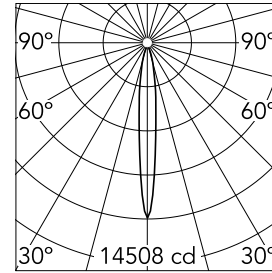

UT Downlight Trim Ø 57 Non Dimmable

■ 09.4510.14A - Black

Recessed luminaire with LED light source. 220-240V, 50-60Hz remote power supply included.

Main specifications

Number of heads	1	Net lumen (lm)	1295
Lamp category	LED	Mountings	Ceiling recessed
Power (W)	18W	Environment	Indoor
CCT (K)	3000K		
CRI	80		

Optical

LED type	LED array
Light distribution	Symmetric
Optical type	Spot
Beam angle (°)	11
Beam angle C90-270 (°)	11

Beam Angle: 11°

	h(m)	E(lx)	D(m)
1	14508	0.19	
2	3627	0.39	
3	1612	0.58	
4	907	0.77	
5	580	0.97	