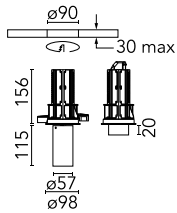

UT Downlight Trim Ø 57 Non Dimmable

■ 09.4510.14A - Black

Recessed luminaire with LED light source. 220-240V, 50-60Hz remote power supply included.

Main specifications

Number of heads	1	Net lumen (lm)	1295
Lamp category	LED	Mountings	Ceiling recessed
Power (W)	18W	Environment	Indoor
CCT (K)	3000K		
CRI	80		

Optical

LED type	LED array
Light distribution	Symmetric
Optical type	Spot
Beam angle (°)	11
Beam angle C90-270 (°)	11

Beam Angle: 11°

	h(m)	E(lx)	D(m)
1	14508	0.19	
2	3627	0.39	
3	1612	0.58	
4	907	0.77	
5	580	0.97	

Note

Screening crosspiece, lenses and honeycomb directly installable on the head of the luminaire without needing any fastening accessory.

UT Downlight Trim Ø 57 Non Dimmable

Snoot shielding cone
08.0526.BW