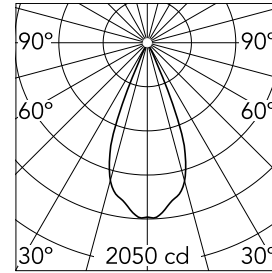

UT Downlight Trim Ø 57 Dali Version

■ 09.4518.30ADA - White

Recessed luminaire with LED light source. 220-240V, 50-60Hz remote power supply included.

Main specifications

Number of heads	1	Net lumen (lm)	932
Lamp category	LED	Mountings	Ceiling recessed
Power (W)	18W	Environment	Indoor dry location
CCT (K)	4000K		
CRI	90		

Optical

LED type	LED array
Light distribution	Symmetric
Optical type	Flood
Beam angle (°)	43
Beam angle C90-270 (°)	43

Beam Angle: 43°		
h(m)	E(lx)	D(m)
1	2050	0.79
2	512	1.58
3	228	2.37
4	128	3.16
5	82	3.95