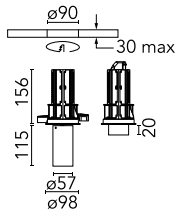

UT Downlight Trim Ø 57 Dali Version

■ 09.4518.30ADA - White

Recessed luminaire with LED light source. 220-240V, 50-60Hz remote power supply included.

Main specifications

Number of heads	1	Net lumen (lm)	932
Lamp category	LED	Mountings	Ceiling recessed
Power (W)	18W	Environment	Indoor dry location
CCT (K)	4000K		
CRI	90		

Optical

LED type	LED array
Light distribution	Symmetric
Optical type	Flood
Beam angle (°)	43
Beam angle C90-270 (°)	43

Beam Angle: 43°		
h(m)	E(lx)	D(m)
1	2050	0.79
2	512	1.58
3	228	2.37
4	128	3.16
5	82	3.95

Note

Screening crosspiece, lenses and honeycomb directly installable on the head of the luminaire without needing any fastening accessory.

UT Downlight Trim Ø 57 Dali Version

Snoot shielding cone
08.0526.40