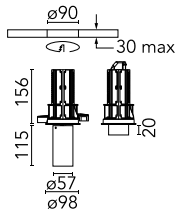

UT Downlight Trim Ø 57 Dali Version

■ 09.4518.14ADA - Black

Recessed luminaire with LED light source. 220-240V, 50-60Hz remote power supply included.

Main specifications

Number of heads	1	Net lumen (lm)	932
Lamp category	LED	Mountings	Ceiling recessed
Power (W)	18W	Environment	Indoor dry location
CCT (K)	4000K		
CRI	90		

Optical

LED type	LED array
Light distribution	Symmetric
Optical type	Flood
Beam angle (°)	43
Beam angle C90-270 (°)	43

Beam Angle:	43°		
h(m)	E(lx)	D(m)	
1	2050	0.79	
2	512	1.58	
3	228	2.37	
4	128	3.16	
5	82	3.95	

Note

Screening crosspiece, lenses and honeycomb directly installable on the head of the luminaire without needing any fastening accessory.

UT Downlight Trim Ø 57 Dali Version

Flood lens
08.8432.00

Snoot shielding cone
08.0526.00