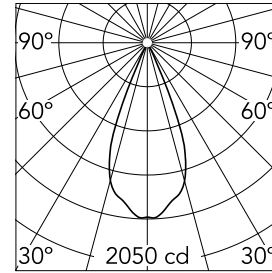

Optical

LED type	LED array
Light distribution	Symmetric
Optical type	Flood
Beam angle (°)	43
Beam angle C90-270 (°)	43

Beam Angle:	43°		
h(m)	E(lx)	D(m)	
1	2050	0.79	
2	512	1.58	
3	228	2.37	
4	128	3.16	
5	82	3.95	