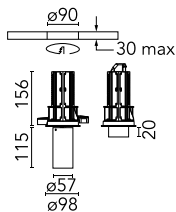

UT Downlight Trim Ø 57 Dali Version

■ 09.4514.14ADA - Black

Recessed luminaire with LED light source. 220-240V, 50-60Hz remote power supply included.

Main specifications

Number of heads	1	Net lumen (lm)	808
Lamp category	LED	Mountings	Ceiling recessed
Power (W)	18W	Environment	Indoor dry location
CCT (K)	3000K		
CRI	90		

Optical

LED type	LED array
Light distribution	Symmetric
Optical type	Medium
Beam angle (°)	21
Beam angle C90-270 (°)	21

Beam Angle:	21°		
h(m)	E(lx)	D(m)	
1	4535	0.36	
2	1134	0.72	
3	504	1.09	
4	283	1.45	
5	181	1.81	

Note

Screening crosspiece, lenses and honeycomb directly installable on the head of the luminaire without needing any fastening accessory.

UT Downlight Trim Ø 57 Dali Version

Snoot shielding cone
08.0526.40